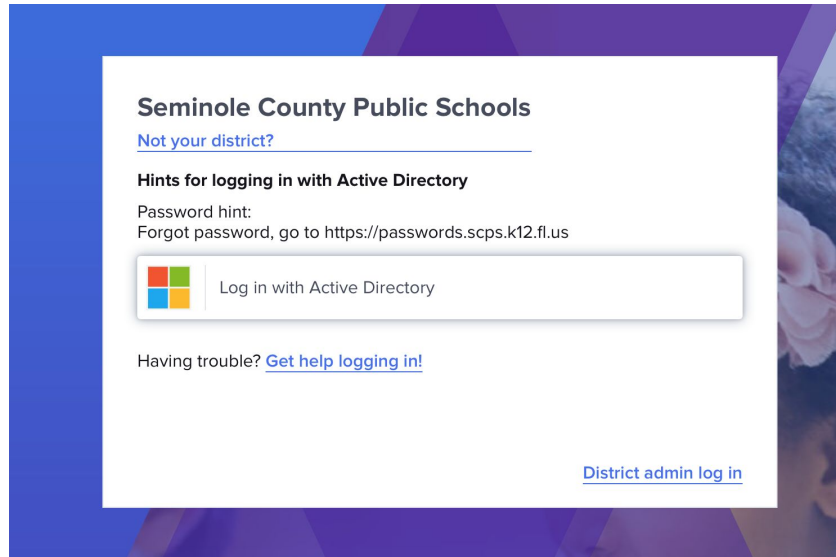

HOW TO LOG INTO THE PORTAL

LOGIN: STUDENTID@student.myscps.us

PASSWORD:

TO GET TO PORTAL, GO TO THE SCHOOL'S WEBSITE: www.hagertyhigh.scps.k12.fl.us

Click on The Portal on the left:

This will take you to a login screen where you will type the school's name in and click it when it appears in the drop-down menu.

Once you have done this, you will click Login with Active Directory.

This will take you to the login screen where you will enter the login and password provided with the @student.myscps.us (above)

Once you are in the Portal, there are tiles for eCampus, Skyward, and Google Drive. You can search at the top to find them quickly, but typically they are right on top. Skyward is for final grades, attendance and parent communication. eCampus is where all of the courses are housed. Click on the tile and then dashboard to see the courses the student is enrolled in. Click on any of those courses should show you the work they are doing so that the student can join in. Google Drive is often used in conjunction with eCampus. Other teachers use other Apps, but they are all located in The Portal as tiles.