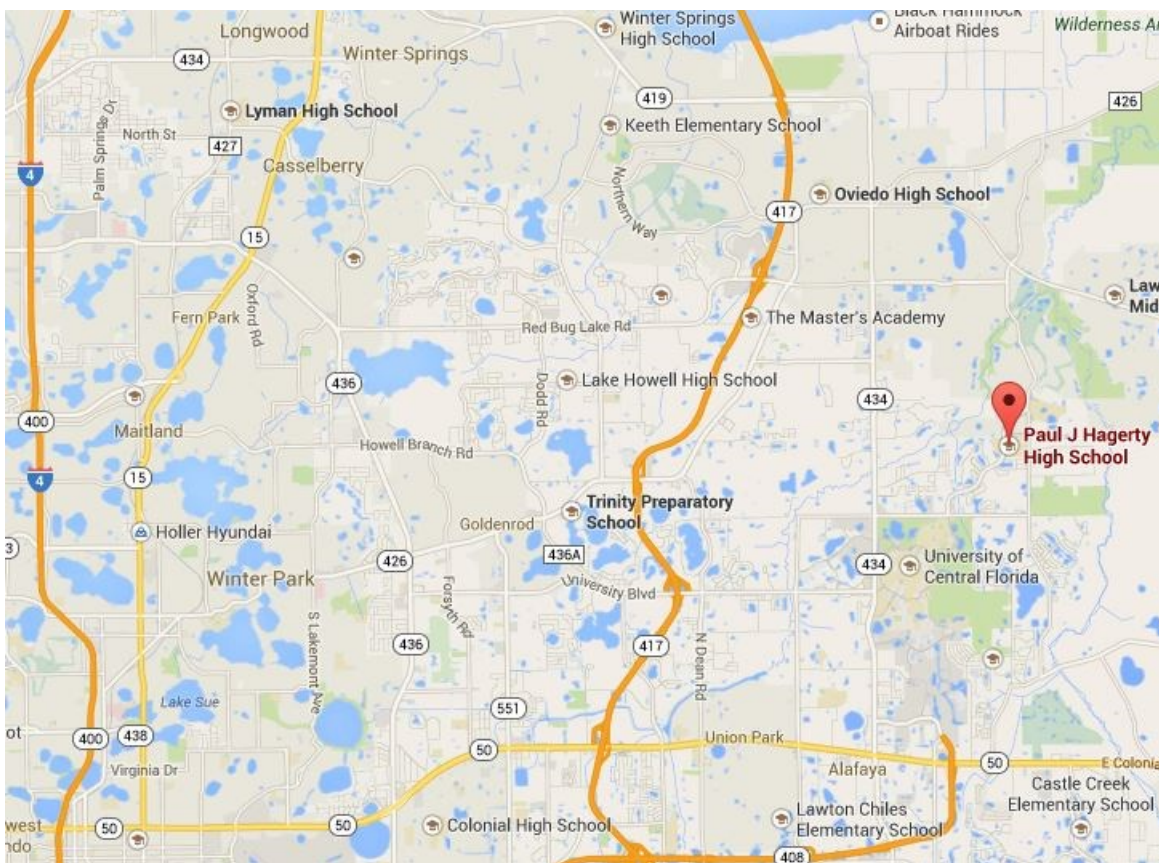

Directions to Hagerty High School

From Orlando:

1. Take University Blvd. East
2. Turn left on Alafaya Trail/Hwy 434
3. Turn right on McCullough Road
4. Turn left on Lockwood Blvd.
5. Hagerty High School is on the right – approx. 1 mile

From Longwood/Lake Mary:

1. Take Hwy. 434 East through Oviedo
2. Turn left on Mitchel Hammock Road
3. Turn right on Lockwood Blvd.
4. Hagerty High School is on the left – approx. two miles

From Sanford:

1. Take the Central Florida Greenway/Hwy 417 South
2. Exit onto Red Bug Lake Road – head East
3. Red Bug Lake Road turns into Mitchell Hammock Road
4. Turn right on Lockwood Blvd.
5. Hagerty High School is on the left – approx. 2 miles