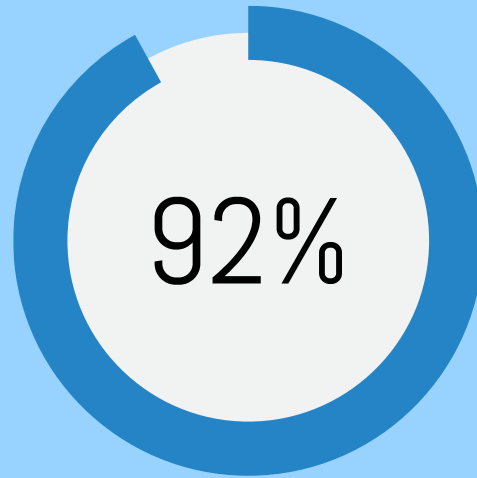

WE ARE SO CLOSE!

HELP US REACH OUR 1,000 MEMBER GOAL!

**JUST 75
MORE
MEMBERSHIPS
NEEDED**

**SUPPORT OUR
STUDENTS AND TEACHERS
WITH YOUR \$7 MEMBERSHIP.**

WWW.HAGERTYPTSA.COM